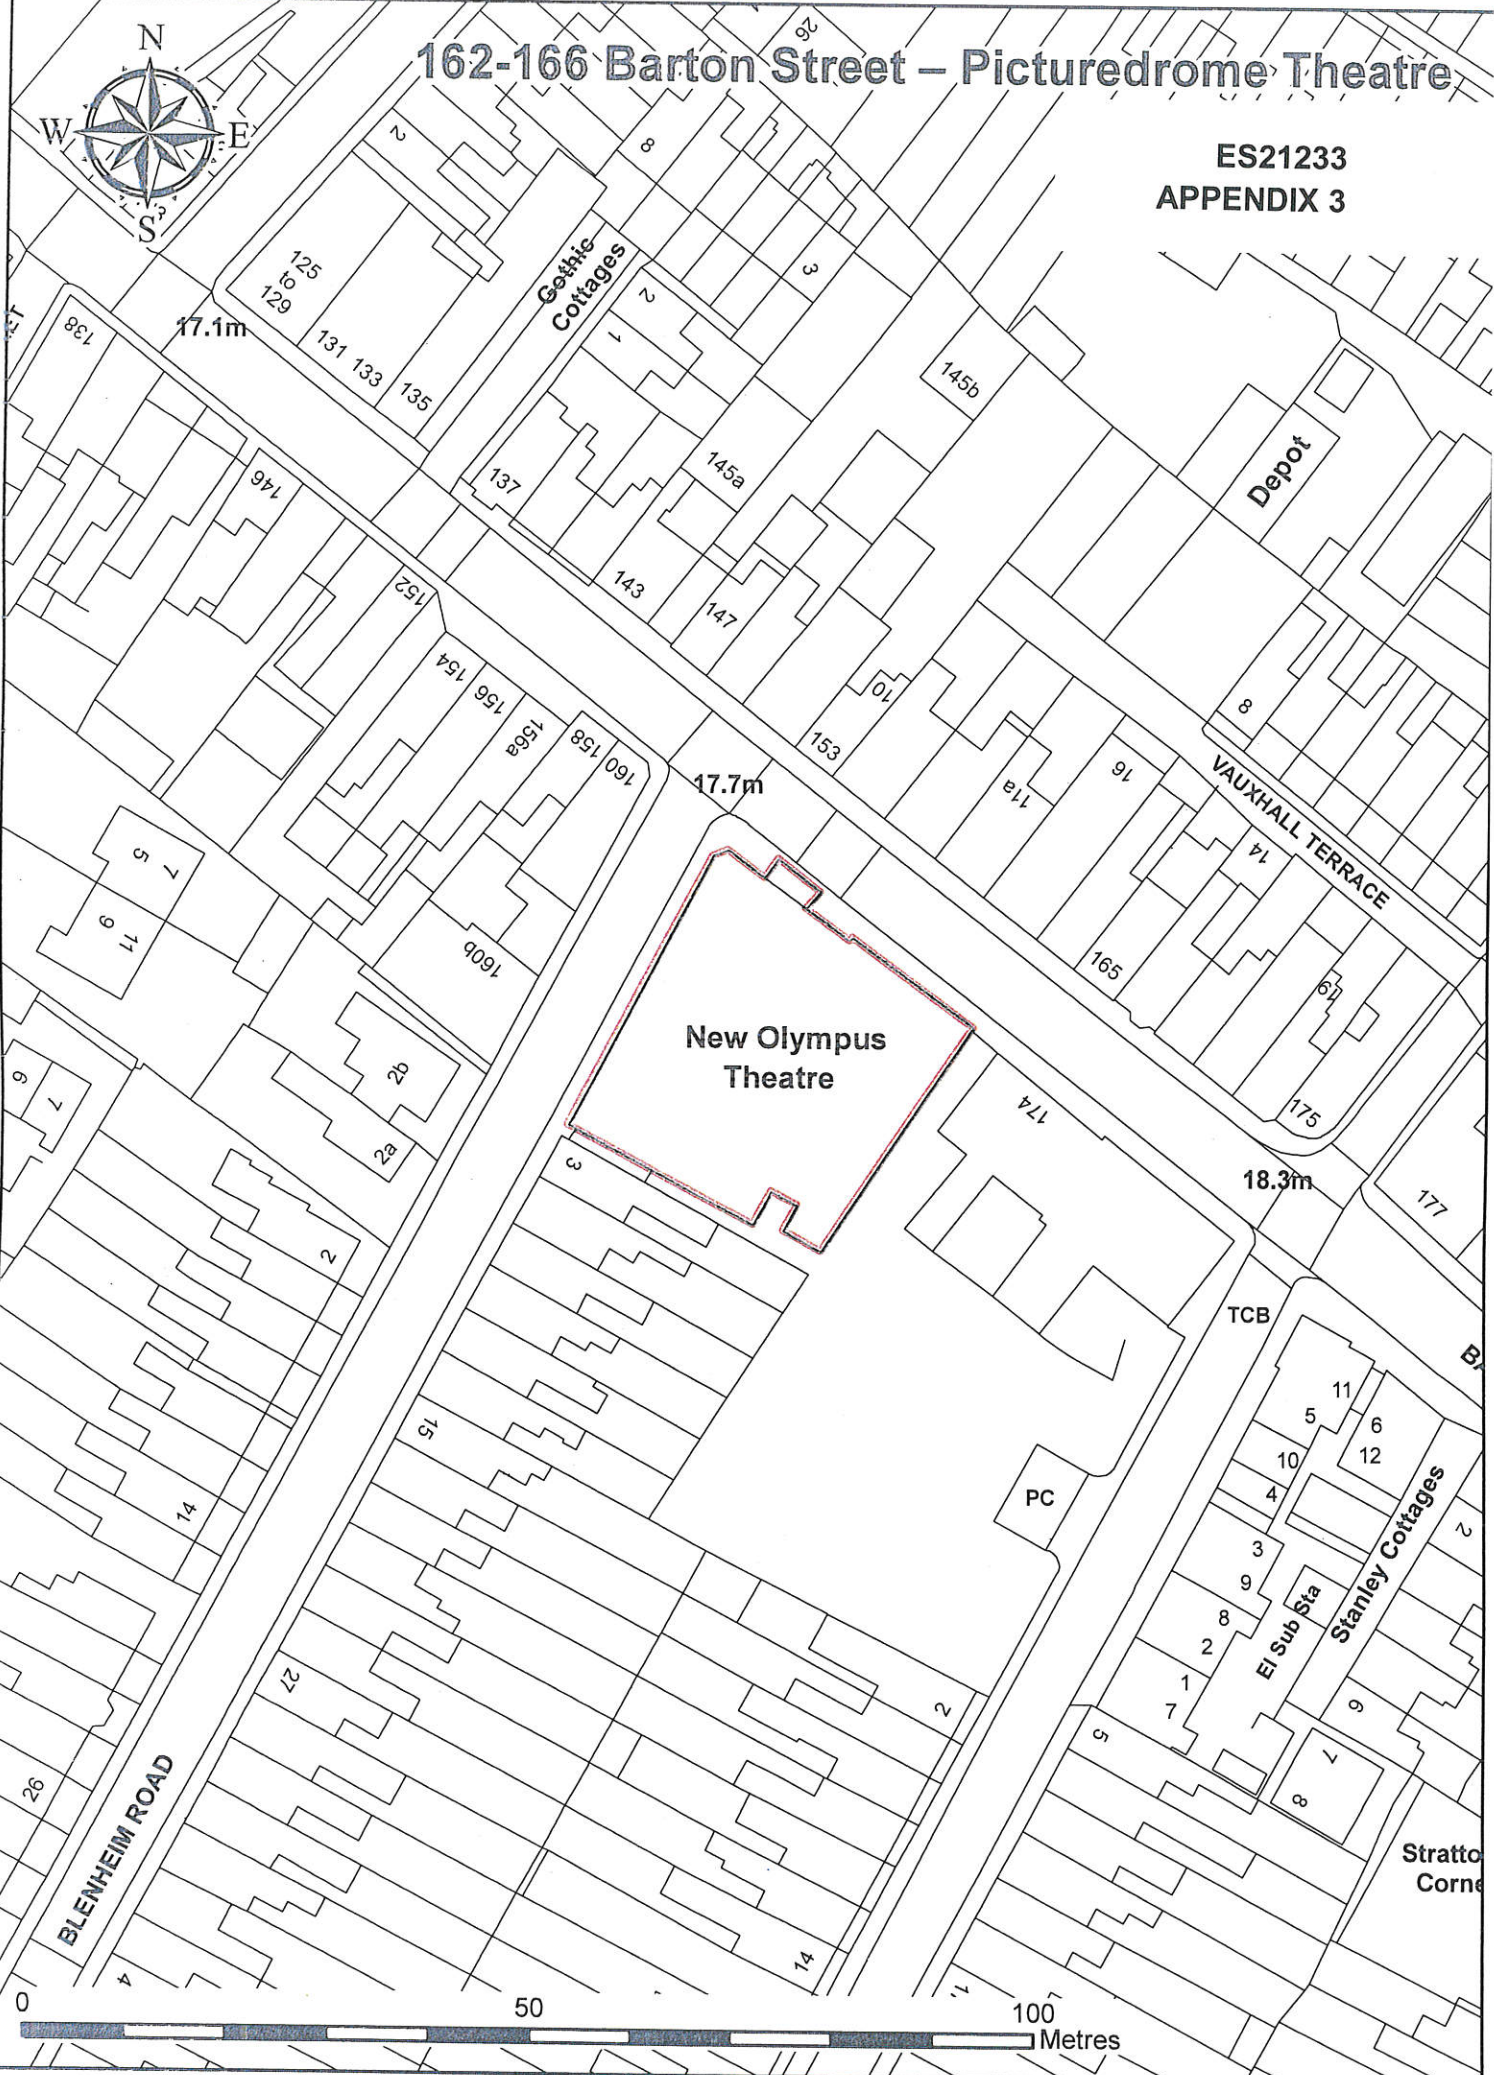

162-166 Barton Street – Picturedrome Theatre

ES21233
APPENDIX 3

This map is reproduced from Ordnance Survey material with the permission of Ordnance Survey on behalf of the Controller of Her Majesty's Stationery Office © Crown copyright. Unauthorized reproduction infringes Crown copyright and may lead to prosecution or civil proceedings. Licence no 100019169. 2016.